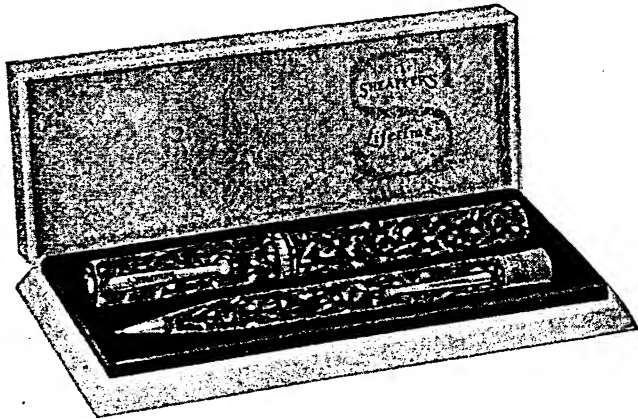

J46C — Jade Radite. Also J46SC the short with clip. List \$5.00.

Skrip

THE SUCCESSOR TO INK

FLOWS freely, spreads evenly and dries quickly. Does not discolor point of pen. Free from harmful acids and grit. Colors: red, blue, green, purple and black. For fountain pen use exclusively. Packed in conveniently sized containers, two ounce and up. Style illustrated is the "Library" listing at 25c per bottle.

SHEAFFER'S LEADS

Sheaffer Blue Label leads write smoother, last longer, are stronger and more satisfactory in every way. Priced 15c per box. Others at 10c per box. Colors: red, blue and black.

SHEAFFER'S
Oversize Checking
BLACK LEADS

SHEAFFER'S LIFETIME Fountain Pen Desk Sets

The Executive, double desk set No. 17. Base of crystal plate glass, 10 x 5½ x 1 inch. Fitted with matched Sheaffer Lifetime fountain pens. Price \$30.00. Other sets as low as \$7.50.

Gift Sets of matched pens and pencils are ideal for every gift occasion. Packed in beautiful gift cases. Prices range from \$8.00 up. Furnished in both metal and Radite. Lifetime sets \$10.75 up.

Hand decorated Desk Set bases for Mi-lady's spinet. The pen is the regular Sheaffer Lifetime. Priced at \$15.00 and \$16.00.